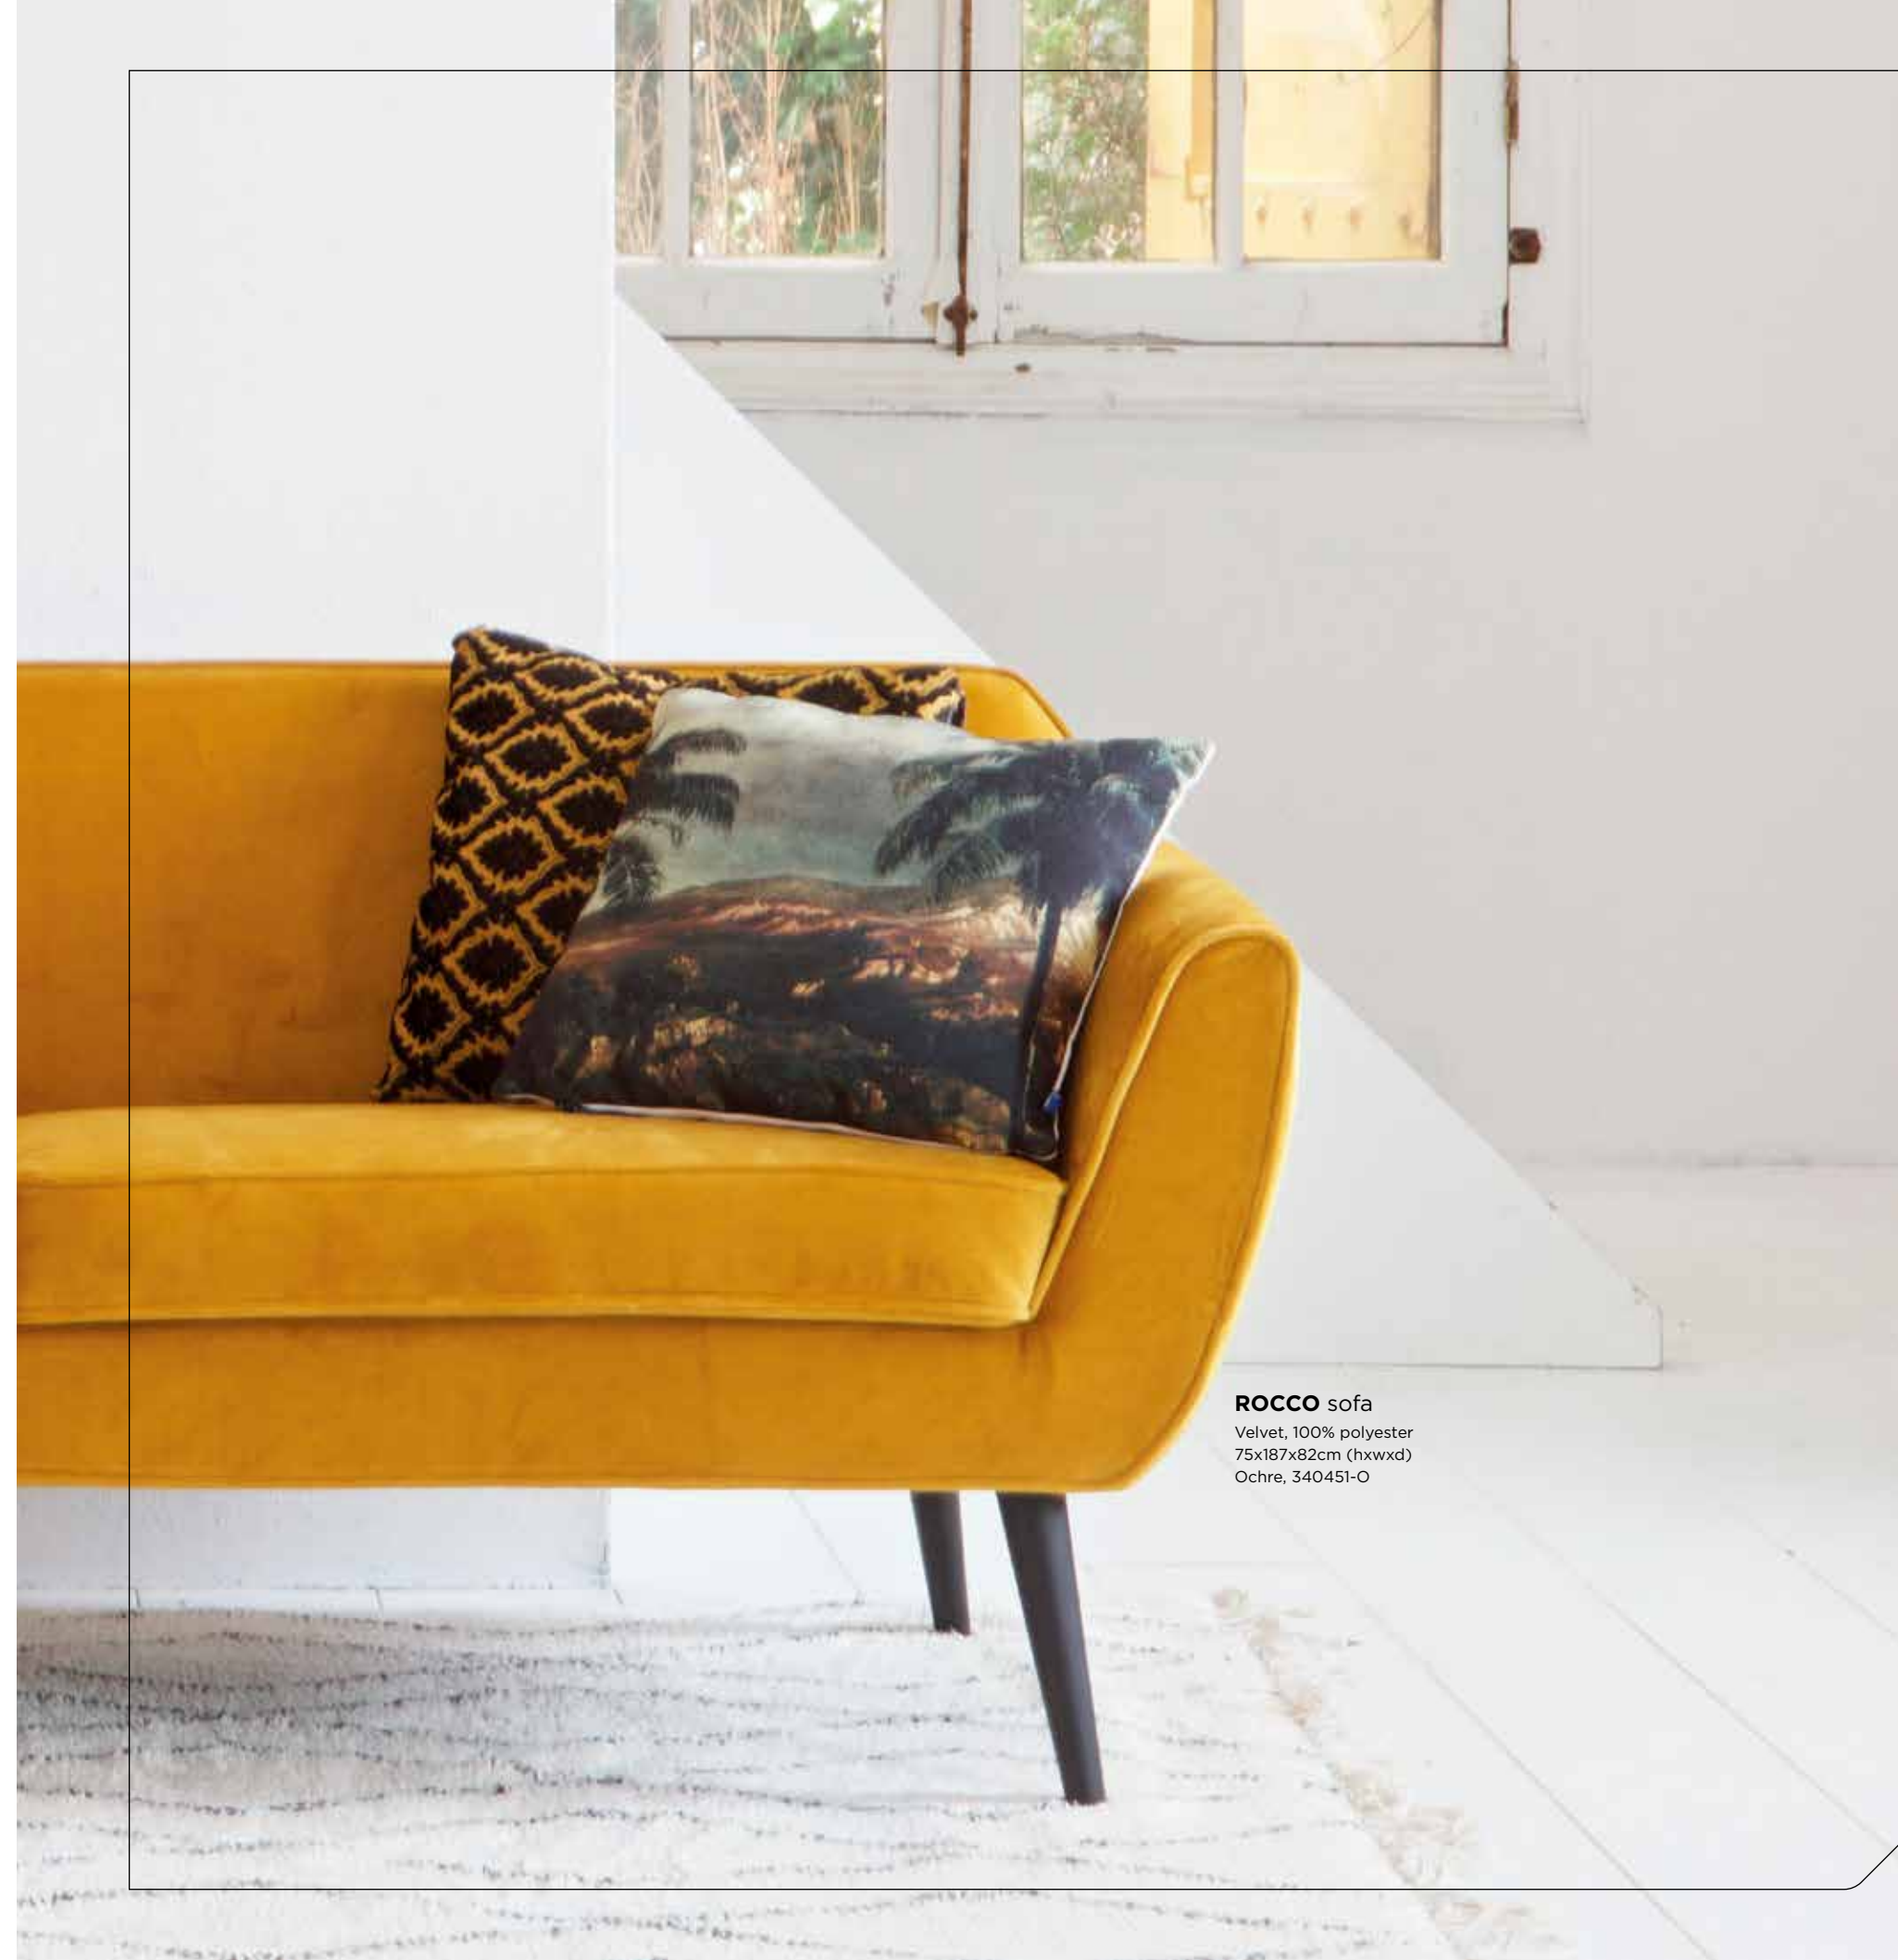

COLIN retro sofa 95% PES/5% PAC, 90x230x92cm (hxwxd), yellow 373659-G

BEAN corner sofa 70% leather/30% PES, 73x302x96/175cm (hxwxd)
Right cognac 375694-C, left cognac 375689-C

ROCCO sofa
Velvet, 100% polyester
75x187x82cm (hxwxd)
Ochre, 340451-O